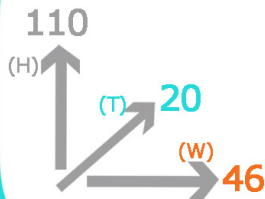

Dimension (mm)