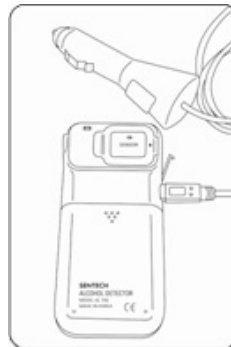

12V Alternative power
You can use alternative
power from car cigar jack
lighter with provided cable.

*M.O.Q. 200pcs per order

*Over 3Kpcs order's case, we will provide buyer designed gift box and logo imprinted without extra charge.

Please contact

Zip code: 10880

(Sinchon-dong) 21-6, Jimokro 75-gil, Paju-Si, Gyeonggi-Do, Korea

TEL: 82-31-8071-4400

FAX: 82-31-8071-4411

URL: www.sentechkorea.com

E-mail: sentech@sentechkorea.com